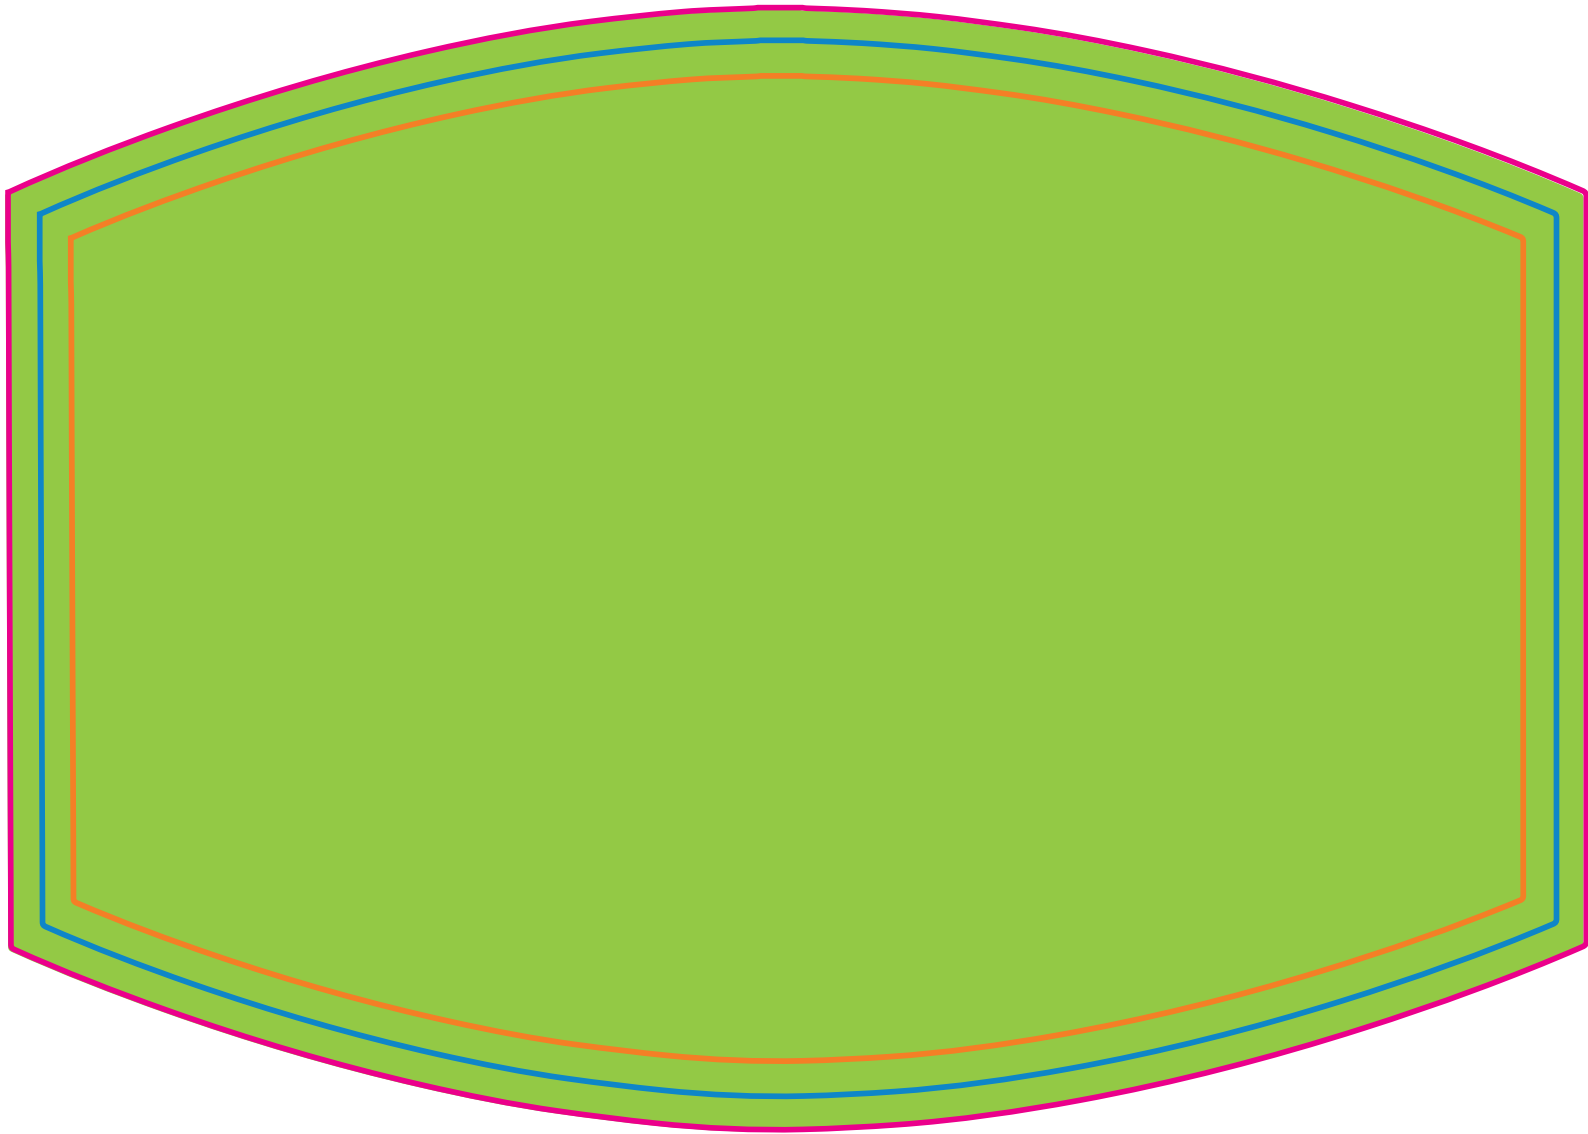

SUBLIMATED FACE MASK

| | |
|--|-----------------|
| PRODUCT SUBLIMATION TEXTURED SIGN | |
| ITEM#: #SUBMASKLBL3 | DPI: 300 |
| DIMENSIONS: 5.5" x 7.9" | COLOR MODE: RGB |

| | |
|-----------------------|------------|
| No Type/Print Area | Print Area |
| Safety Area (No type) | Bleed |

IMPORTANT: Delete, or hide template layer before printing.